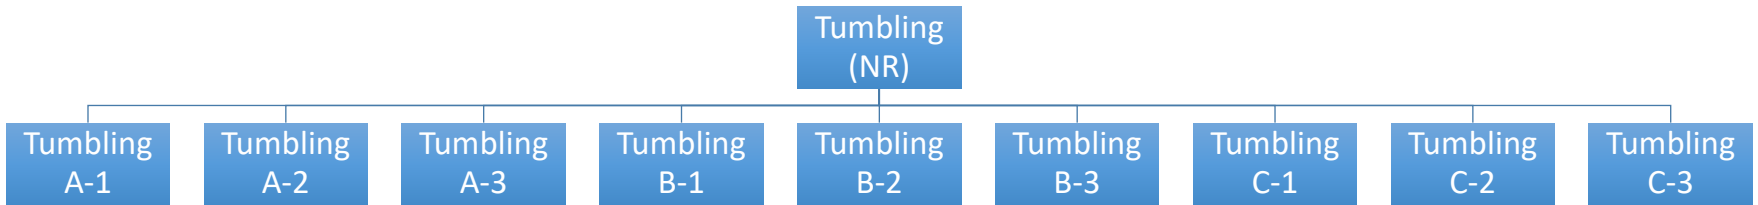

**TOT LEVEL (AGES 18 MOS – 6 YEARS)**

**PREPARATORY LEVEL (TRANSITION FROM TOT LEVEL OR BEGINNERS AGES 6 – 8)**

**Performance & Competitive Level Classes by Style (for students completing the preparatory level of instruction OR beginning at age 9 or above)**

***\*The highest level offered in each style is for students high school age and above.***