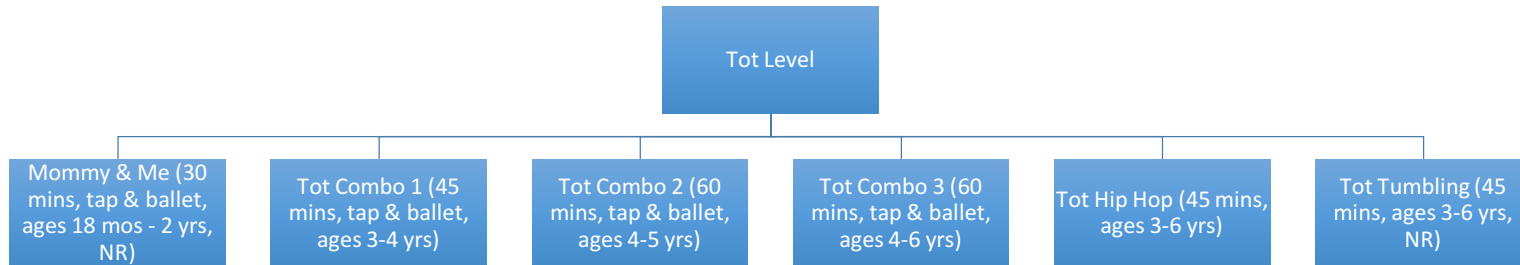

TOT LEVEL (AGES 18 MOS – 6 YEARS)

PREPARATORY LEVEL (TRANSITION FROM TOT LEVEL OR BEGINNERS AGES 6 – 8)

Performance & Competitive Level Classes by Style (for students completing the preparatory level of instruction OR beginning at age 9 or above)