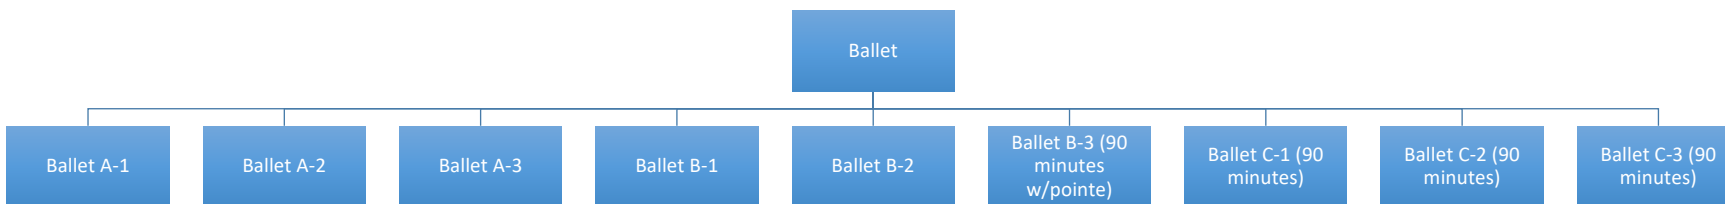

**TOT LEVEL (AGES 18 MOS – 6 YEARS)**

**PREPARATORY LEVEL (TRANSITION FROM TOT LEVEL OR BEGINNERS AGES 6 – 8)**

**Performance & Competitive Level Classes by Style (for students completing the preparatory level of instruction OR beginning at age 9 or above)**

***\*The highest level offered in each style is for students high school age and above.***