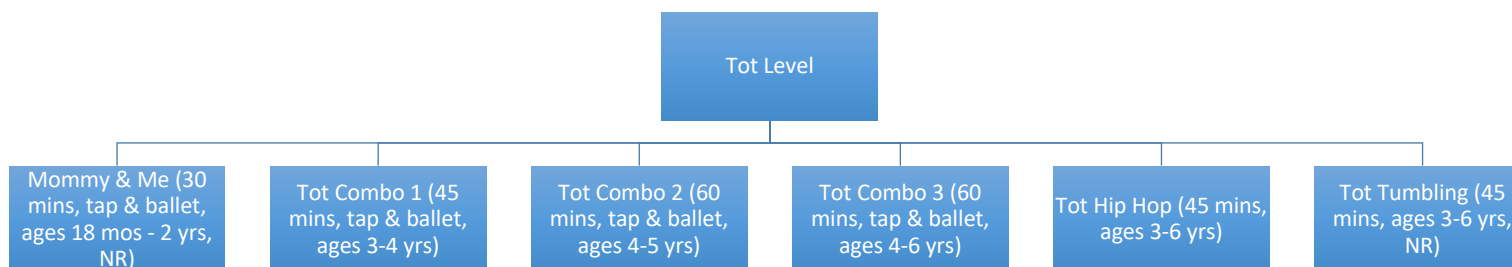

**TOT LEVEL (AGES 18 MOS – 6 YEARS)**

**PREPARATORY LEVEL (TRANSITION FROM TOT LEVEL OR BEGINNERS AGES 6 – 8)**

**Performance & Competitive Level Classes by Style (for students completing the preparatory level of instruction OR beginning at age 9 or above)**

***\*The highest level offered in each style is for students high school age and above.***